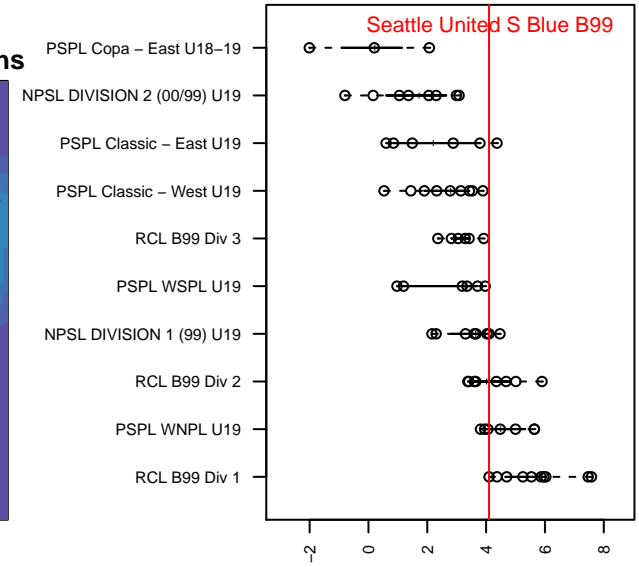

Seattle United S Blue B99

Seattle United Regional
 Seattle, WA
 B99 total strength=1699
 attack=25.54 defense=19.89
 fall league = NPSL DIVISION 1 (99) U19

alt names used:
 Seattle United South B99 Blue
 Seattle United South B99 Blue
 Seattle United South B99 Blue
 SU South B99 Blue
 SU South B99 Blue
 Seattle United South B99 Blue

Venues played:
 2017 Seattle Cup BU18-19
 2017 Crossfire Select U19 Platinum
 2017 Xtreme Cup BU17 Gold - 19
 2017 NPSL DIVISION 1 (99) U19
 2017 Founders Cup B99 Div A

Seattle United S Blue B99
 Dots are actual minus expected GF (blue circles) and GA (red triangles).
 Blue line is smoothed change in attack strength. Red is smoothed change in defense strength.

**attack and defense variance (black dot)
relative to other teams
and top 10 in region**

**attack and defense rating
relative to others at age
and all opponents in last 13 months**

Performance relative to 13 month average