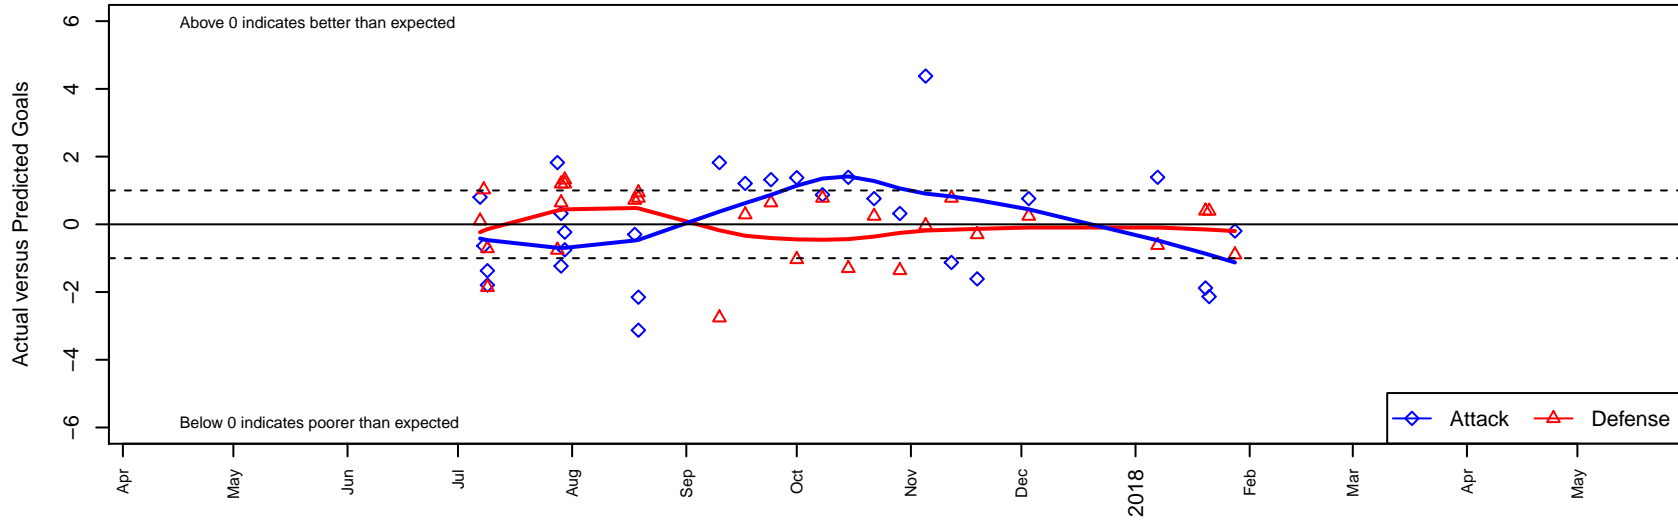

Seattle United S Blue B99

Seattle United Regional
 Seattle, WA
 B99 total strength=1699
 attack=25.54 defense=19.89
 fall league = NPSL DIVISION 1 (99) U19

alt names used:
 Seattle United South B99 Blue
 Seattle United South B99 Blue
 Seattle United South B99 Blue
 SU South B99 Blue
 SU South B99 Blue
 Seattle United South B99 Blue

Venues played:
 2017 Seattle Cup BU18-19
 2017 Crossfire Select U19 Platinum
 2017 Xtreme Cup BU17 Gold - 19
 2017 NPSL DIVISION 1 (99) U19
 2017 Founders Cup B99 Div A

Seattle United S Blue B99
 Dots are actual minus expected GF (blue circles) and GA (red triangles).
 Blue line is smoothed change in attack strength. Red is smoothed change in defense strength.

**attack and defense variance (black dot)
relative to other teams
and top 10 in region**

**attack and defense rating
relative to others at age
and all opponents in last 13 months**

Performance relative to 13 month average